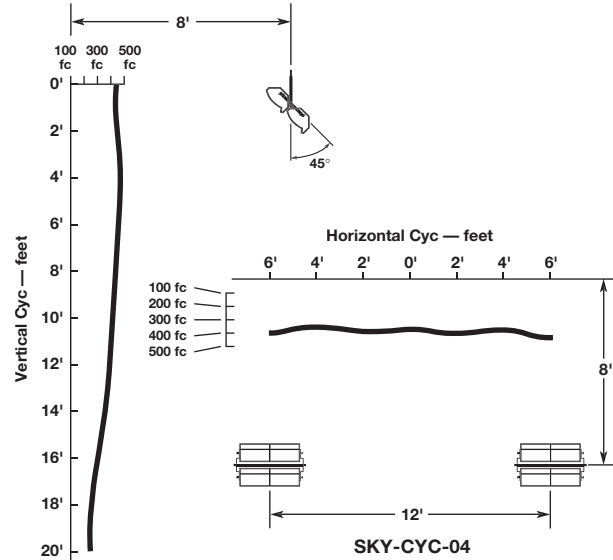

Specifications subject to change without notice

1500 WATTS SKY-CYC

Features

- Die-cast and sheet steel construction
- Broad even distribution
- High efficiency reflector
- Wide spacing – 12' O.C. typical
- Multiple mounting configurations
- Safety screen(s), color frame and safety cable with spring clip included
- U.L. and c.U.L. listed for 1500 watts
- Made in the USA

Socket: Recessed single contact, two provided per section. Tool free relamping.

Cable: 36" Teflon leads encased in black fiberglass sleeving, one set of leads provided per section.

Yoke: 1/8"x2" extruded aluminum channel with dual handles.

Weight: Approx; 12 lbs. (5.4 kg.) for SKY-CYC-01.
 Approx; 22 lbs. (9.9 kg.) for SKY-CYC-02H.
 Approx; 37 lbs. (16.7 kg.) for SKY-CYC-02V.
 Approx; 28 lbs. (12.6 kg.) for SKY-CYC-03.
 Approx; 52 lbs. (23.4 kg.) for SKY-CYC-04.