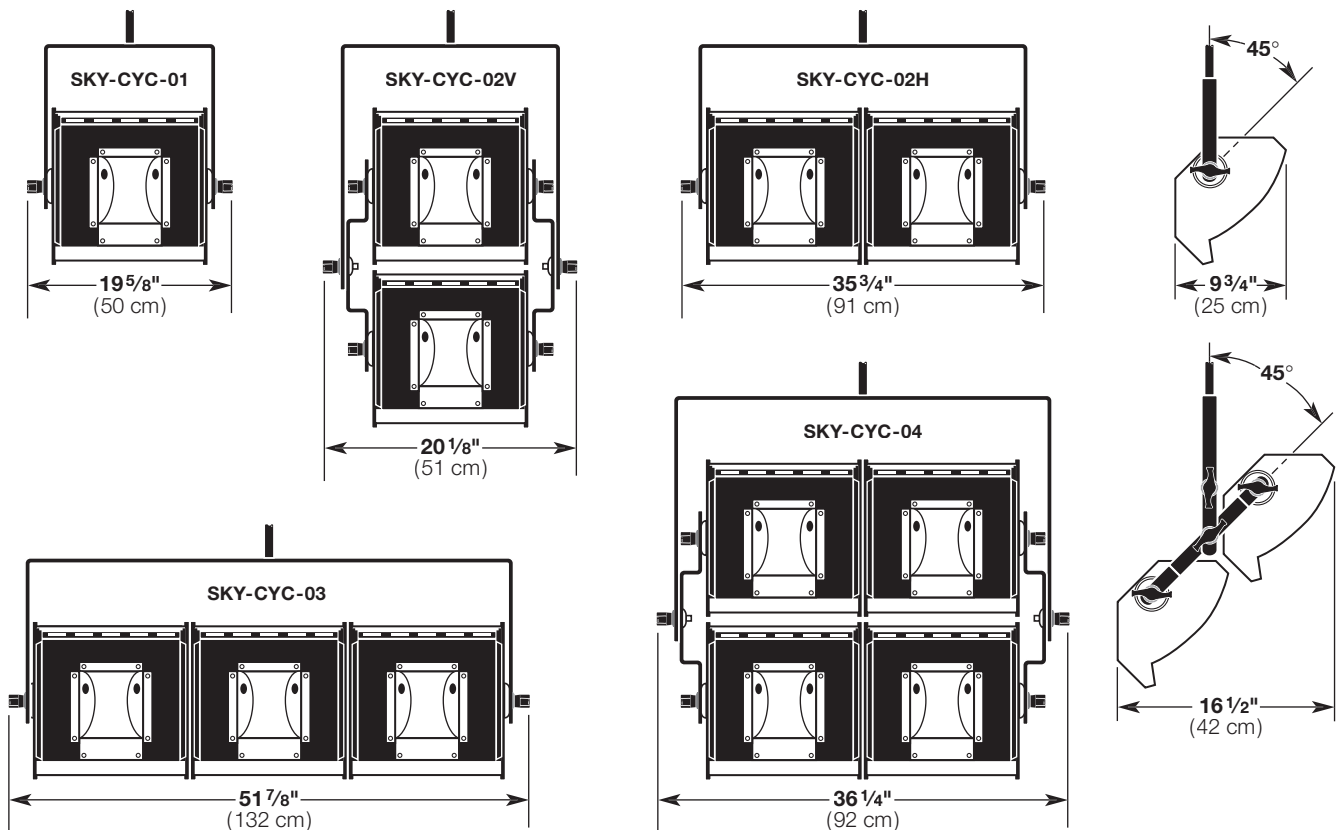

BORDERLIGHTS

Catalog Numbers

SKY-CYC-01 SKY-CYC-03

SKY-CYC-02H SKY-CYC-04

SKY-CYC-02V

Fixture Type:

A lightweight, wide spread, luminaire designed to provide and even wash of light on cycloramas; the four light sky cyc, when mounted 8 feet from the cyc, 12 feet on center will typically provide better than 1.3 to 1 uniformity between luminaires with a minimum of 176 footcandles at the bottom of a 20' cyc. Available in many configurations, the SKY-CYC is ideally suited for use in theatres and television studios as a compact, lightweight means of lighting large cycloramas from above.

Specifications subject to change without notice

1500 WATTS SKY-CYC

Features

- Die-cast and sheet steel construction
- Broad even distribution
- High efficiency reflector
- Wide spacing – 12' O.C. typical
- Multiple mounting configurations
- Safety screen(s), color frame and safety cable with spring clip included
- U.L. and c.U.L. listed for 1500 watts
- Made in the USA

Specifications

Housing: Sheet aluminum and die-cast and aluminum construction.

Materials: Construction employs all corrosion-resistant materials and hardware.

Rating: 120 volts AC/DC operation, 12.5/6.25 amps, 1500 watts maximum per section.

Socket: Recessed single contact, two provided per section. Tool free relamping.

Cable: 36" Teflon leads encased in black fiberglass sleeving, one set of leads provided per section.

Yoke: 1/8"x2" extruded aluminum channel with dual handles.