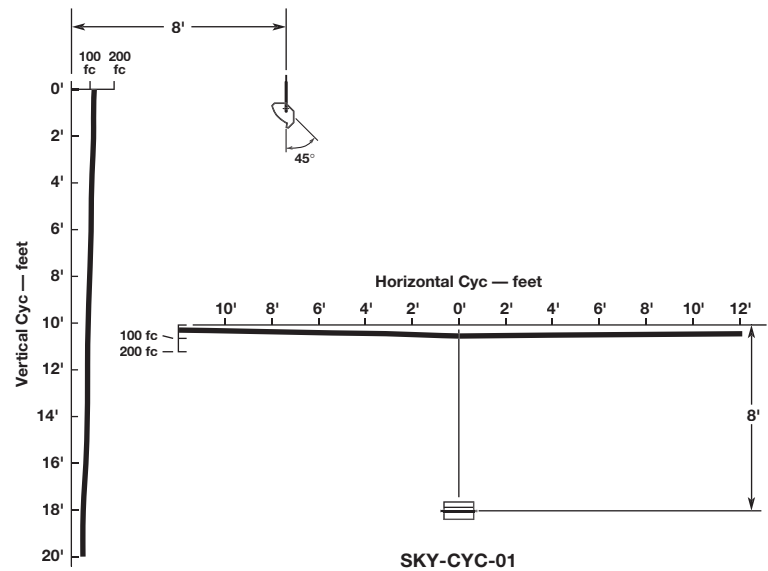

Specifications subject to change without notice

1500 WATTS SKY-CYC

Features

- Die-cast and sheet steel construction
- Broad even distribution
- High efficiency reflector
- Wide spacing – 12' O.C. typical
- Multiple mounting configurations
- Safety screen(s), color frame and safety cable with spring clip included
- U.L. and c.U.L. listed for 1500 watts
- Made in the USA

Socket: Recessed single contact, two provided per section. Tool free relamping.

Cable: 36" Teflon leads encased in black fiberglass sleeving, one set of leads provided per section.

Yoke: 1/8"x2" extruded aluminum channel with dual handles.

Weight: Approx; 12 lbs. (5.4 kg.) for SKY-CYC-01.
 Approx; 22 lbs. (9.9 kg.) for SKY-CYC-02H.
 Approx; 37 lbs. (16.7 kg.) for SKY-CYC-02V.
 Approx; 28 lbs. (12.6 kg.) for SKY-CYC-03.
 Approx; 52 lbs. (23.4 kg.) for SKY-CYC-04.